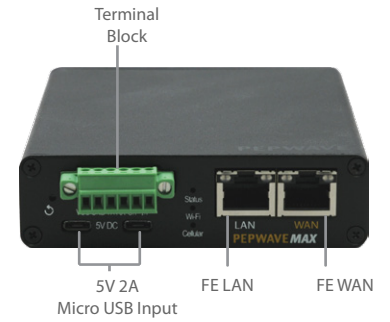

Specifications

MAX BR1 Slim

WAN Interface	1x FE 1x Embedded LTE-A Modem with Redundant SIM Slot
LAN Interface	1x FE
Wi-Fi Interface	802.11b/g/n 150Mbps Wi-Fi WAN or AP
Router Throughput	100Mbps
Recommended Users	60
LTE Modem	Downlink/Uplink Datarate: 100Mbps/50Mbps
LTE-A Modem	Downlink/Uplink Datarate: 300Mbps/50Mbps
Cellular and GPS Antenna Connector	2x RP-SMA Cellular Antenna Connector 1x SMA GPS Antenna Connector 1x SMA Wi-Fi Antenna Connector
Power Input	Micro USB 5V 2A/Terminal Block: 10V – 24V DC
Power Consumption	10W (max.)
Dimensions	1.1 x 3.8 x 4.8 inches 27 x 97 x 120 mm
Weight	0.8 pound 350 grams
Operating Temperature	-40° – 149°F -40° – 65°C
Humidity	15% – 95% (non-condensing)
Certifications	FCC, CE, RoHS, E-Mark, IC EN 61373:1999 IEC 61373:1999 : Shock and Vibration Resistance EN 50155: Railway Applications EN 61000: Electromagnetic Compatibility
Warranty	1-Year Limited Warranty

Ordering Information

Product Code	Carrier/Region	Embedded Modem	4GBands	3GBands
4G LTE MAX-BR1-Slim-LTE-E-T	Europe/International	1	4G LTE: B1, B3, B5, B7, B8, B20, B38 (TDD), B40(TDD), B41 (TDD)	WCDMA/HSPA+/DC-HSPA+: B1, B5, B8

Feature Add-On

Product Code	Feature Pack	Description
MAX-BR1-ADV	Advanced Feature Pack	Package includes a software license key for Advanced Car-Fi Roaming; and SpeedFusion and IPsec X.509 Certificate Support
PVN-LC-05	PepVPN License Key for Velocity and BR1 family	Enables up to 5 PepVPN connections
MAX-BR1-ADV	Advanced Feature Pack	Enables up to 20 PepVPN connections

Features

WAN

Support for PPPoE, Static IP, DHCP
WAN Link Health Check
Bandwidth Allowance Monitor
Support for Dynamic DNS services
WAN Port Convertible into LAN Port

LAN

DHCP Server for LAN Clients
Extended DHCP Options
DHCP Reservation
DNS Proxy for LAN Clients
VLAN on LAN Support
Port-Based VLAN

Security

Stateful Firewall

DoS Prevention
Web Blocking
Web Filtering Blacklists

Complete VPN Solution

PepVPN / SpeedFusion Hot Failover
Site-to-Site VPN
Hot Failover
256-bit AES Encryption
Pre-shared Key Authentication
Dynamic Routing
X.509 Certificate Support[^]
IPsec VPN (Network-to-Network)

Networking

NAT and IP Forwarding
Static Routes

Port Forwarding
Many to One, One to One NAT
NAT Pool
SIP ALG, H.323 ALG
UPnP, NAT-PMP
BGP, OSPFv2 and RIPv2 Support

Advanced QoS

Individual Bandwidth Limit
Application Prioritization
SIP, HTTPS, VPN QoS
Custom Application QoS

Device Management

InControl 2 Cloud Management
Router Utility Mobile App
Active Client & Session Lists

Bandwidth Usage Statistics

Web Reporting Services
Syslog Service
SNMP v1, v2c and v3

Global Positioning System

Integrated GPS
Device Location Map
Location Tracking Data
Fleet Management with InControl 2

Package Content

MAX BR1 Slim
1x 5dBi Wi-Fi Antenna
1x GPS Antenna
2x 2dBi 4G LTE Antennas

[^] Feature is available as an upgrade