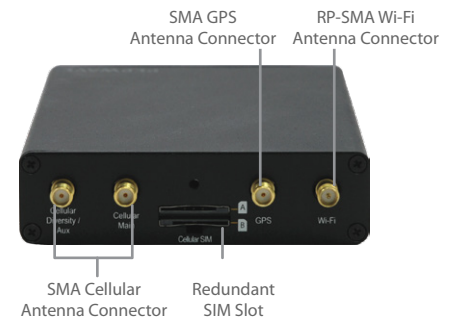

Specifications

MAX BR1 Slim

WAN Interface	1x FE 1x Embedded LTE-A Modem with Redundant SIM Slot
LAN Interface	1x FE
Wi-Fi Interface	802.11b/g/n 150Mbps Wi-Fi WAN or AP
Router Throughput	100Mbps
Recommended Users	60
LTE Modem	Downlink/Uplink Datarate: 100Mbps/50Mbps
LTE-A Modem	Downlink/Uplink Datarate: 300Mbps/50Mbps
Cellular and GPS Antenna Connector	2x RP-SMA Cellular Antenna Connector 1x SMA GPS Antenna Connector 1x SMA Wi-Fi Antenna Connector
Power Input	Micro USB 5V 2A/Terminal Block: 10V – 24V DC
Power Consumption	10W (max.)
Dimensions	1.1 x 3.8 x 4.8 inches 27 x 97 x 120 mm
Weight	0.8 pound 350 grams
Operating Temperature	-40° – 149°F -40° – 65°C
Humidity	15% – 95% (non-condensing)
Certifications	FCC, CE, RoHS, E-Mark, IC EN 61373:1999 IEC 61373:1999 : Shock and Vibration Resistance EN 50155: Railway Applications EN 61000: Electromagnetic Compatibility
Warranty	1-Year Limited Warranty

Ordering Information

Product Code	Carrier/Region	Embedded Modem	4GBands	3GBands
4G LTE MAX-BR1-Slim-LTE-E-T	Europe/International	1	4G LTE: B1, B3, B5, B7, B8, B20, B38 (TDD), B40(TDD), B41 (TDD)	WCDMA/HSPA+/DC-HSPA+: B1, B5, B8

Feature Add-On

Product Code	Feature Pack	Description
MAX-BR1-ADV	Advanced Feature Pack	Package includes a software license key for Advanced Car-Fi Roaming; and SpeedFusion and IPsec X.509 Certificate Support
PVN-LC-05	PepVPN License Key for Velocity and BR1 family	Enables up to 5 PepVPN connections
MAX-BR1-ADV	Advanced Feature Pack	Enables up to 20 PepVPN connections

Features

WAN

Support for PPPoE, Static IP, DHCP
WAN Link Health Check
Bandwidth Allowance Monitor
Support for Dynamic DNS services
WAN Port Convertible into LAN Port

LAN

DHCP Server for LAN Clients
Extended DHCP Options
DHCP Reservation
DNS Proxy for LAN Clients
VLAN on LAN Support
Port-Based VLAN

Security

Stateful Firewall

DoS Prevention
Web Blocking
Web Filtering Blacklists

Complete VPN Solution

PepVPN / SpeedFusion Hot Failover
Site-to-Site VPN
Hot Failover
256-bit AES Encryption
Pre-shared Key Authentication
Dynamic Routing
X.509 Certificate Support[^]
IPsec VPN (Network-to-Network)

Networking

NAT and IP Forwarding
Static Routes

Port Forwarding
Many to One, One to One NAT
NAT Pool
SIP ALG, H.323 ALG
UPnP, NAT-PMP
BGP, OSPFv2 and RIPv2 Support

Advanced QoS

Individual Bandwidth Limit
Application Prioritization
SIP, HTTPS, VPN QoS
Custom Application QoS

Device Management

InControl 2 Cloud Management
Router Utility Mobile App
Active Client & Session Lists

Bandwidth Usage Statistics

Web Reporting Services
Syslog Service
SNMP v1, v2c and v3

Global Positioning System

Integrated GPS
Device Location Map
Location Tracking Data
Fleet Management with InControl 2

Package Content

MAX BR1 Slim
1x 5dBi Wi-Fi Antenna
1x GPS Antenna
2x 2dBi 4G LTE Antennas

[^] Feature is available as an upgrade