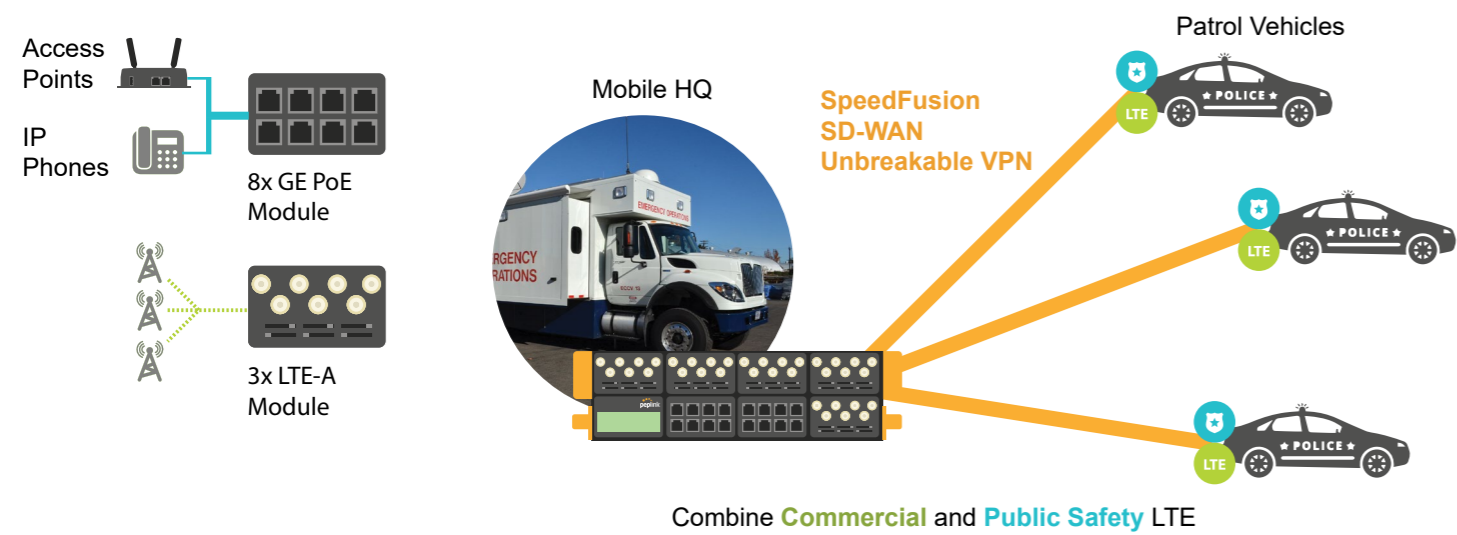

EPX

Extreme Performance SD-WAN Platform

Introducing the industry's highest performing SD-WAN platform. The EPX is a rapidly deployable, powerful, and versatile SD-WAN router that connects a wide range of WAN options from LTE-A, satellite modems, to fixed line networks. At a 19" 2U rack mountable form factor, it can combine up to 18x LTE-A connections for absolute connection reliability.

Need More Cellular Bandwidth?

Gigabit Bandwidth On-The-Go

In its cellular configuration, the EPX is the most powerful wireless SD-WAN router in the industry. It can combine the bandwidth of up to 18 connections, supporting 36 SIM cards and providing gigabits of bandwidth on-the-go.

Need Different Types of Connectivity?

Multiple Module Types

The EPX can support different technologies depending on which modules you purchase. Also, when 5G technology appears, there will be modules for it too, ensuring that your investment is future-proof.

Rapidly Deployable, Scalable, Unbreakable Connectivity for Mobile Command.

Equipped with an EPX, mobile headquarters can combine private LTE, commercial LTE and satellite links to form a fast, unbreakable VPN connection to headquarters and to patrol vehicles. With this configuration, patrol vehicles benefit from increased