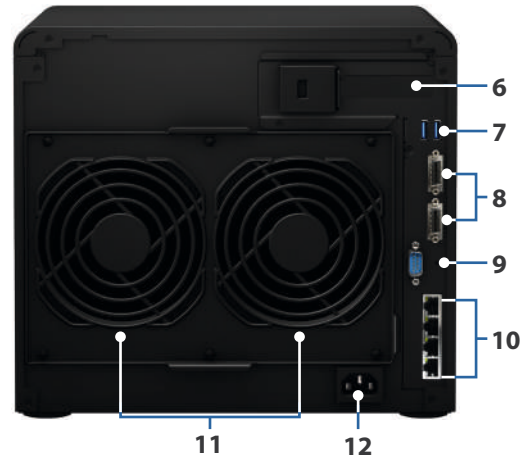

# Hardware Overview

Front

Rear

1	Power button and indicator	2	LED indicator	3	Drive tray	4	Drive tray lock
5	Drive status indicator	6	PCIe expansion slot	7	USB 3.0 port	8	Expansion port
9	RESET button	10	1GbE RJ-45 port	11	System fan	12	Power port