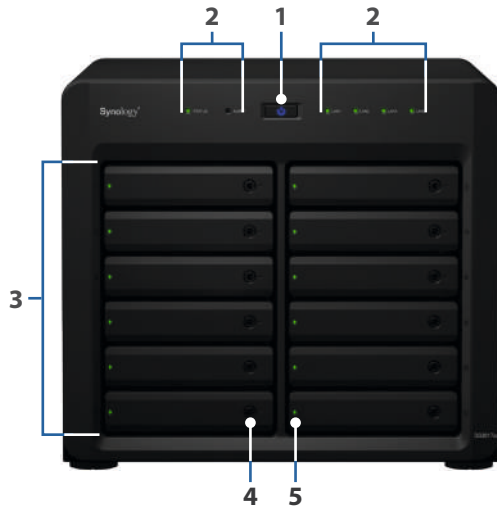

Hardware Overview

Front