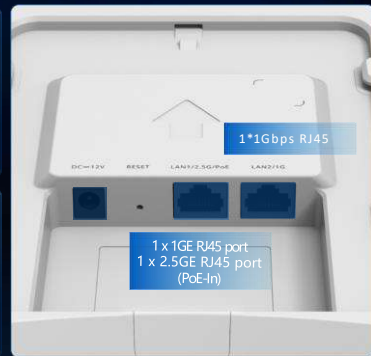

Entry-Level Wi-Fi 7 Ceiling
Up to 5 Gbps

MLO

Multi-Link Operation
2.4 GHz 2x2
5 GHz 3x3

1024
10 bits/symbol

4096
12 bits/symbol

MRU

(Multi-Resource Unit)