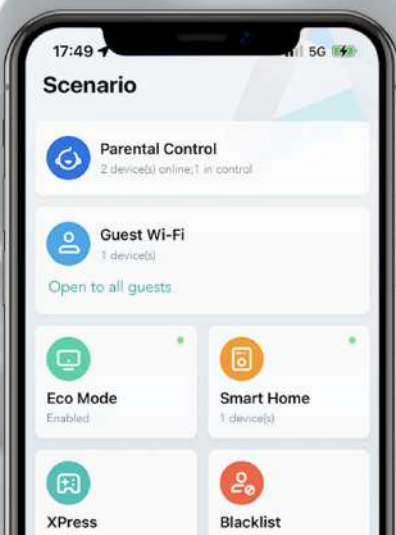

## Good Helper for Your Family Management

**Parental Control**    Health Mode

Ruijie Cloud App allows you to manage the internet access authority of the specified terminal, including the time limit, URL blocking and black/white list setup.

## Concurrently Support Multiple Devices Connection

Dual-Band integration together with the MU-MIMO technology offer low interference and fast speed internet to up to 96 terminals simultaneously.

## Take Control of Your Home network at Your Fingertips

Set up your home network in Reyee Router App in two minutes. More Life-time Free functions are waiting for you to Explore, Experience, Expect.

Remote Reboot

Xpress Mode

Share Network