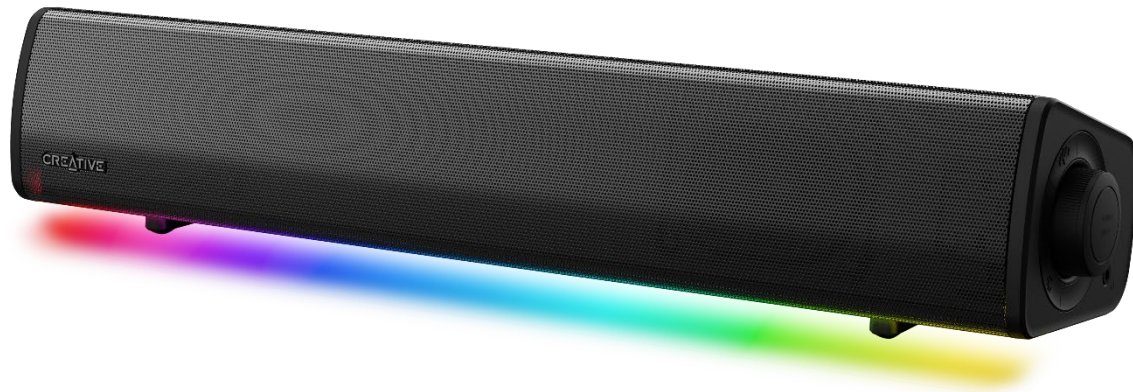

SOUND BLASTER GS3

Sound Blaster GS3 Compact Gaming Soundbar with SuperWide™ technology

A step-up from your built-in desktop or laptop speakers, the compact Sound Blaster GS3 offers an immersive soundstage with pronounced bass that bellies its size. Your audio experience will also come alive with SuperWide™ technology—engineered for the ultimate movie and gaming experience.

LIGHT UP YOUR SOUND – The soundbar offers multiple advanced RGB lighting presets, Chasers, Aurora, Peak Meter, Glowing, Wave and Cycle, perfect for setting the right mood.

POWERFUL AUDIO – Enjoy acoustic power of up to 24W peak power with its full-range racetrack drivers and built-in port tube.

ENHANCED WITH SUPERWIDE™ TECHNOLOGY – Step into an immersive soundstage with pronounced bass that bellies its size. Enjoy a cinema-like experience at the comfort of your own home, with startlingly wide audio experience in an instant.

FLEXIBLE CONNECTIVITY – These options range from USB-C, AUX-in cable, to wireless *Bluetooth* 5.4! You can also connect headphones directly to the soundbar via the headphone-out port.

COMPACT DESIGN AND EASE OF CONTROL – Sporting a refined, all-black design, the Sound Blaster GS3 easily matches any setup and fit snugly under your PC monitor. Designed with usability in mind, the volume and functional controls are conveniently located at the side of the soundbar for easy reach and hassle-free control.