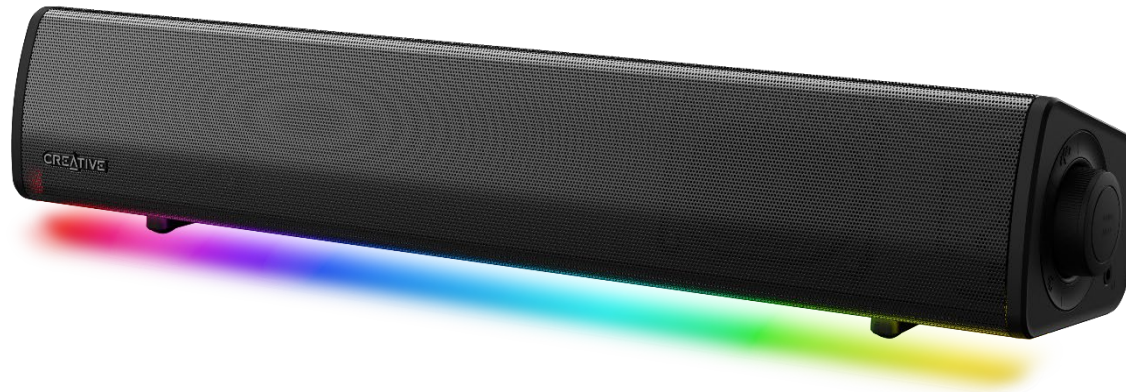

SOUND BLASTER GS3

Sound Blaster GS3 Compact Gaming Soundbar with SuperWide™ technology

A step-up from your built-in desktop or laptop speakers, the compact Sound Blaster GS3 offers an immersive soundstage with pronounced bass that bellies its size. Your audio experience will also come alive with SuperWide™ technology—engineered for the ultimate movie and gaming experience.

LIGHT UP YOUR SOUND – The soundbar offers multiple advanced RGB lighting presets, Chasers, Aurora, Peak Meter, Glowing, Wave and Cycle, perfect for setting the right mood.

POWERFUL AUDIO – Enjoy acoustic power of up to 24W peak power with its full-range racetrack drivers and built-in port tube.

ENHANCED WITH SUPERWIDE™ TECHNOLOGY – Step into an immersive soundstage with pronounced bass that bellies its size. Enjoy a cinema-like experience at the comfort of your own home, with startlingly wide audio experience in an instant.

FLEXIBLE CONNECTIVITY – These options range from USB-C, AUX-in cable, to wireless *Bluetooth* 5.4! You can also connect headphones directly to the soundbar via the headphone-out port.

COMPACT DESIGN AND EASE OF CONTROL – Sporting a refined, all-black design, the Sound Blaster GS3 easily matches any setup and fit snugly under your PC monitor. Designed with usability in mind, the volume and functional controls are conveniently located at the side of the soundbar for easy reach and hassle-free control.